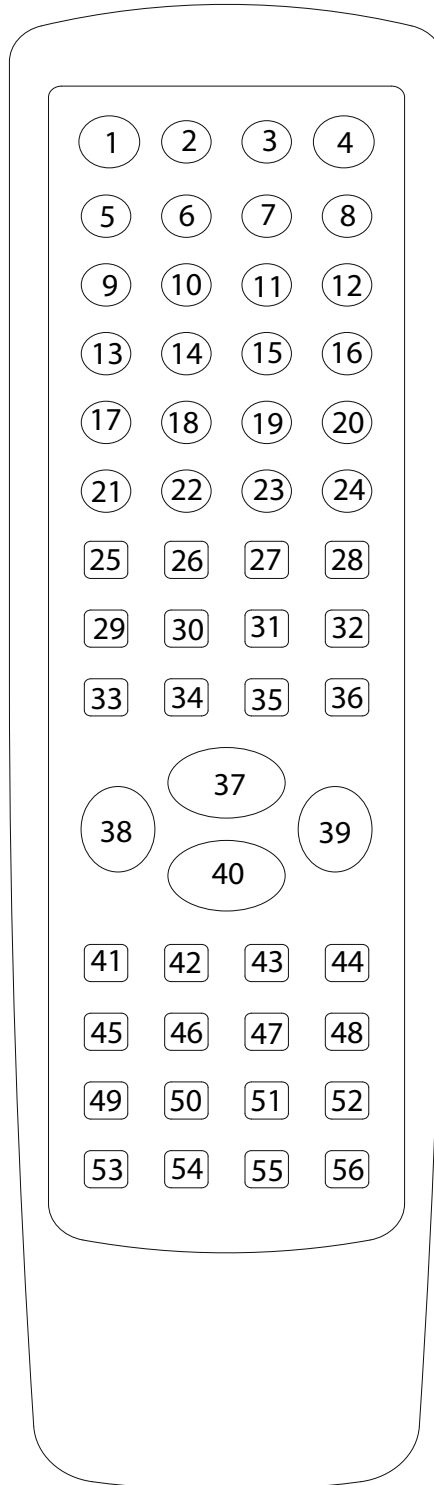

SE-56

SE-56
Up to 56 Keys
Dimensions (mm.) 200 x 50 x 24
Rubber Keypad
Keypad Inlay
Batteries: 2 x AAA
LED Indicator